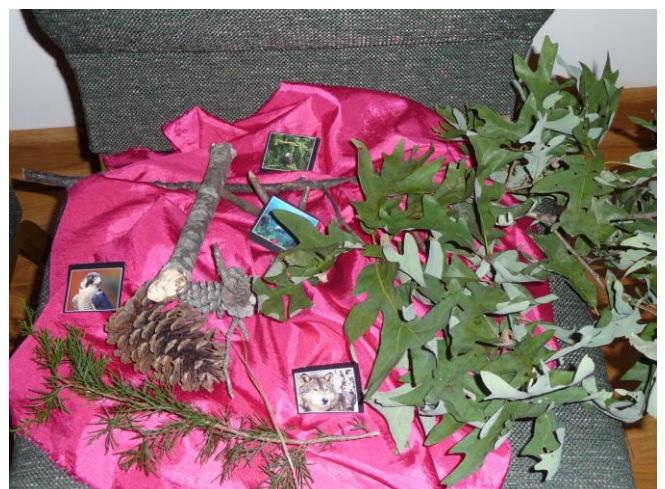

Images showing preparations for the Carne of Mourning and the display of objects invoking Earth.

Location of the Carne – in center of chair circle

Found organic objects and representational objects collected and displayed for both community building exercise and Carne of Mourning. These were distributed around the room and set up before participants entered. Alternatively, they can be collected on the spot from outdoor area if the location, timing and weather permit.